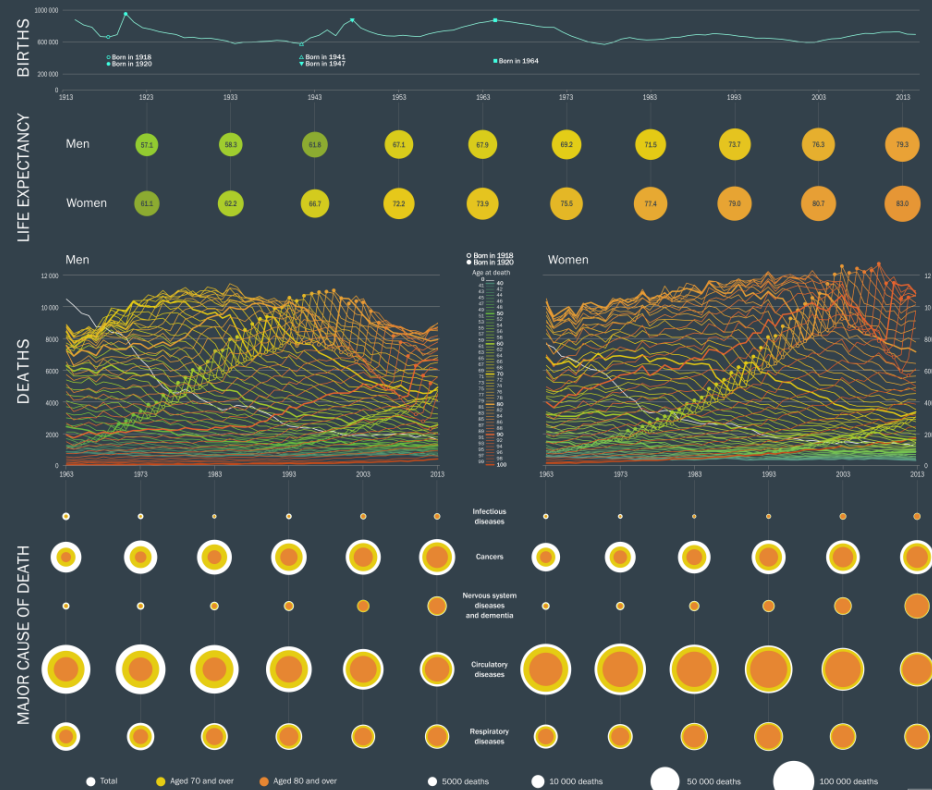

CHEESE
or
Chocolate

Adapted from: Data Strings by
Domestic Data Streamers
[http://domesticstreamers.com/
portfolio/data-strings/](http://domesticstreamers.com/portfolio/data-strings/)

ECHOES OF A BABY BOOM